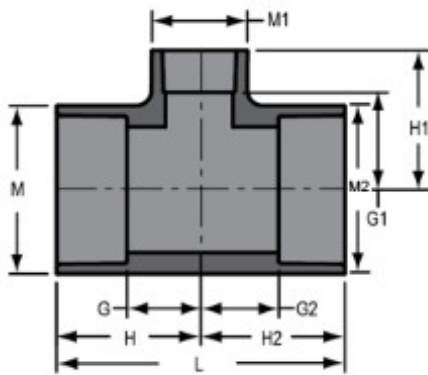

Part No: 801-289

Schedule 80 PVC & CPVC

Tee

Desc: 2-1/2X1 PVC RED TEE SOC SCH80

Part Code: 080

Weight(lbs): 0.981

Weight(kg): 0.445

Weight(gm): 445

Size: 2-1/2"X2-1/2"X1"

Color: GRAY

Material: PVC

Connection Socket x Socket x Socket

Type Reduction

G = 7/8

G1 = 1-11/16

G2 = 7/8

H = 2-5/8

H1 = 2-13/16

H2 = 2-5/8

M2 = 3-1/2

L = 5-1/4

M = 3-1/2

M1 = 1-23/32