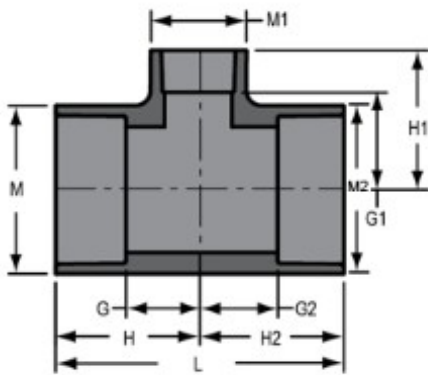

**Part No:** 801-290

**Schedule 80 PVC & CPVC**

**Tee**

**Desc:** 2-1/2"X1-1/4" PVC RED TEE SOC SCH80

**Part Code:** 080

**Weight(lbs):** 1.111

**Weight(kg):** 0.504

**Weight(gm):** 504

**Size:** 2-1/2"X2-1/2"X1-1/4"

**Color:** GRAY

**Material:** PVC

**Connection** Socket x Socket x Socket

**Type** Reduction

**G** = 1- 1/32

**G1** = 1-23/32

**M2** = 3-1/2

**M1** = 2-3/32

**G2** = 1- 1/32

**H** = 2-27/32

**H1** = 3

**H2** = 2-27/32

**L** = 5- 11/16

**M** = 3-1/2