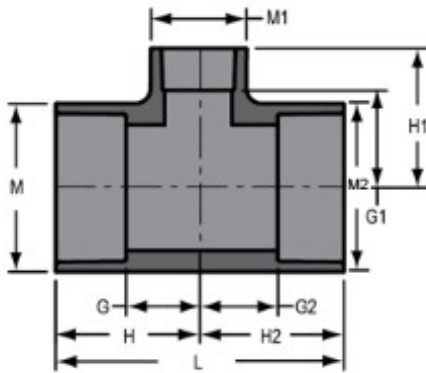

**Part No:** 801-292

**Schedule 80 PVC & CPVC**

**Tee**

**Desc:** 2-1/2"X2 PVC RED TEE SOC SCH80

**Part Code:** 080

**Weight(lbs):** 1.318

**Weight(kg):** 0.598

**Weight(gm):** 598

**Size:** 2-1/2"X2-1/2"X2"

**Color:** GRAY

**Material:** PVC

**Connection** Socket x Socket x Socket

**Type** Reduction

**G** = 1-13/32

**G1** = 1-5/8

**G2** = 1-13/32

**H** = 3-3/16

**H1** = 3-1/8

**M1** = 2-7/8

**M2** = 3-1/2

**H2** = 3-3/16

**L** = 6-3/8

**M** = 3-1/2