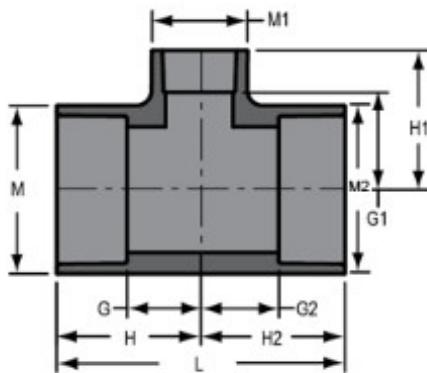

**Part No:** 801-333

**Schedule 80 PVC & CPVC**

**Tee**

**Desc:** 3X1/2 PVC RED TEE SOC SCH80

**Part Code:** 080

**Weight(lbs):** 1.296

**Weight(kg):** 0.588

**Weight(gm):** 588

**Size:** 3"X3"X1/2"

**Color:** GRAY

**Material:** PVC

**Connection** Socket x Socket x Socket

**Type** Reduction

**G** = 27/32

**G1** = 2-7/16

**G2** = 27/32

**M2** = 4-3/16

**L** = 5-1/2

**M** = 4-3/16

**M1** = 1-3/4

**H** = 2-3/4

**H1** = 3-11/32

**H2** = 2-3/4