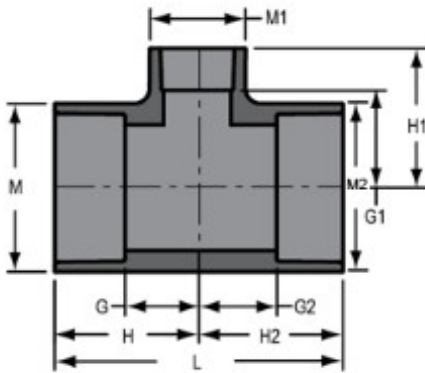

**Part No:** 801-334

**Schedule 80 PVC & CPVC**

**Tee**

**Desc:** 3X3/4 PVC RED TEE SOC SCH80

**Part Code:** 080

**Weight(lbs):** 1.116

**Weight(kg):** 0.506

**Weight(gm):** 506

**Size:** 3"X3"X3/4"

**Color:** GRAY

**Material:** PVC

**Connection** Socket x Socket x Socket

**Type** Reduction

**G** = 11/16

**G1** = 2-1/16

**G2** = 11/16

**H** = 2-19/32

**H1** = 3-3/32

**H2** = 2-19/32

**L** = 5-3/16

**M** = 4-3/16

**M1** = 1-13/32

**M2** = 4-3/16