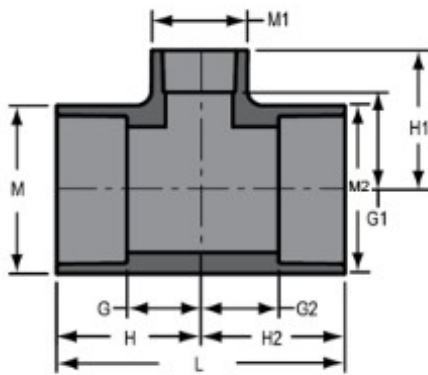

Part No: 801-336

Schedule 80 PVC & CPVC

Tee

Desc: 3X1-1/4 PVC RED TEE SOC SCH80

Part Code: 080

Weight(lbs): 1.845

Weight(kg): 0.837

Weight(gm): 837

Size: 3"X3"X1-1/4"

Color: GRAY

Material: PVC

Connection Socket x Socket x Socket

Type Reduction

G = 1-3/8

G1 = 2-1/4

G2 = 1-3/8

H = 3-5/16

H1 = 3-27/32

H2 = 3-5/16

M2 = 4-3/16

L = 6-5/8

M = 4-3/16

M1 = 2-7/8