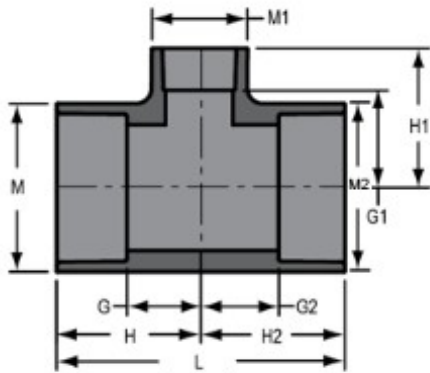

**Part No:** 801-337

**Schedule 80 PVC & CPVC**

**Tee**

**Desc:** 3X1-1/2 PVC RED TEE SOC SCH80

**Part Code:** 080

**Weight(lbs):** 1.442

**Weight(kg):** 0.654

**Weight(gm):** 654

**Size:** 3"X3"X1-1/2"

**Color:** GRAY

**Material:** PVC

**Connection** Socket x Socket x Socket

**Type** Reduction

**G** = 1- 5/32

**G1** = 2- 1/16

**G2** = 1- 5/32

**M2** = 4- 3/16

**H** = 3- 1/16

**H1** = 3- 7/16

**H2** = 3- 1/16

**L** = 6- 1/8

**M** = 4- 3/16

**M1** = 2- 3/8