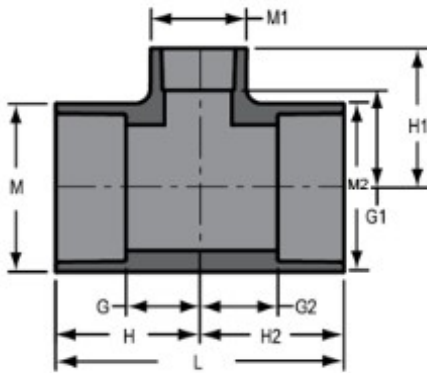

**Part No:** 801-339

**Schedule 80 PVC & CPVC**

**Tee**

**Desc:** 3X2-1/2 PVC RED TEE SOC SCH80

**Part Code:** 080

**Weight(lbs):** 1.916

**Weight(kg):** 0.869

**Weight(gm):** 869

**Size:** 3"X3"X2-1/2"

**Color:** GRAY

**Material:** PVC

**Connection** Socket x Socket x Socket

**Type** Reduction

**G** = 1-3/4

**G1** = 1-15/16

**G2** = 1-3/4

**H** = 3-5/8

**H1** = 3-11/16

**H2** = 3-5/8

**L** = 7-1/4

**M** = 4-3/16

**M1** = 3-1/2

**M2** = 4-3/16