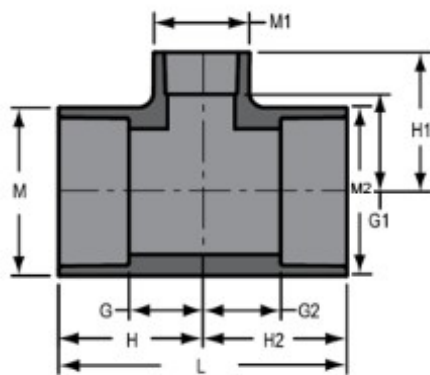

Part No: 801-415

Schedule 80 PVC & CPVC

Tee

Desc: 4X1/2 PVC RED TEE SOC SCH80

Part Code: 080

Weight(lbs): 1.973

Weight(kg): 0.895

Weight(gm): 895

Size: 4 X 1/2

Color: GRAY

Material: PVC

Connection Socket x Socket x Socket

Type Reduction

G = 7/8

G1 = 3-1/32

G2 = 7/8

H = 3-1/8

H1 = 3-15/16

H2 = 3-1/8

L = 6-1/4

M = 5-1/4

M1 = 1-3/4

M2 = 5- 1/4