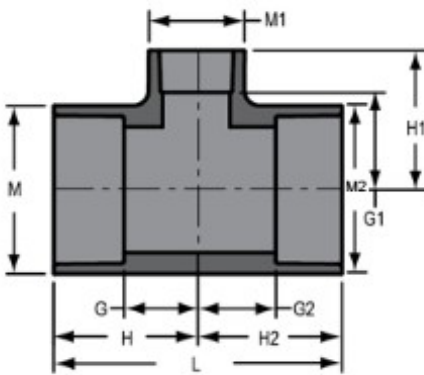

Part No: 801-416

Schedule 80 PVC & CPVC Tee

Desc: 4X3/4 PVC RED TEE SOC SCH80

Part Code: 080

Weight(lbs): 1.953

Weight(kg): 0.886

Weight(gm): 886

Size: 4 X 3/4

Color: GRAY

Material: PVC

Connection Socket x Socket x Socket

Type Reduction

M2 = 5-1/4

H = 3-1/8

H1 = 4-1/8

H2 = 3-1/8

L = 6-1/4

M = 5-1/4

M1 = 1-3/4

G = 7/8

G1 = 3-1/8

G2 = 7/8