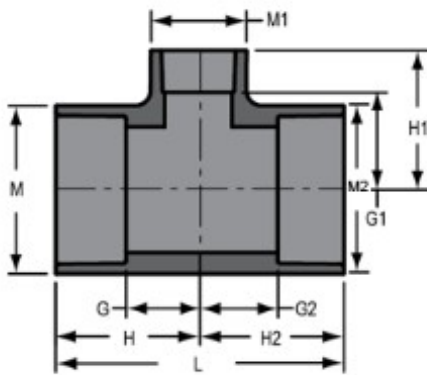

Part No: 801-417

Schedule 80 PVC & CPVC

Tee

Desc: 4X1 PVC RED TEE SOC SCH80

Part Code: 080

Weight(lbs): 1.918

Weight(kg): 0.87

Weight(gm): 870

Size: 4"X4"X1"

Color: GRAY

Material: PVC

Connection Socket x Socket x Socket

Type Reduction

G = 7/8

G1 = 2-5/8

G2 = 7/8

H = 3-1/8

H1 = 3-3/4

H2 = 3-1/8

L = 6-1/4

M = 5-1/4

M1 = 1-3/4

M2 = 5-1/4