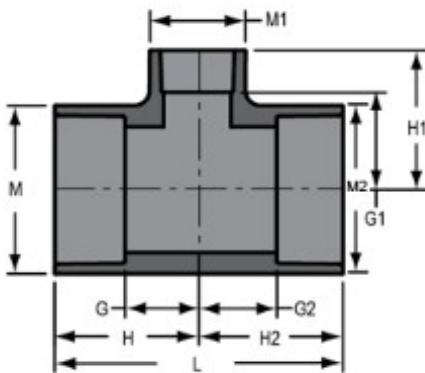

Part No: 801-418

Schedule 80 PVC & CPVC

Tee

Desc: 4X1-1/4 PVC RED TEE SOC SCH80

Part Code: 080

Weight(lbs): 2.092

Weight(kg): 0.949

Weight(gm): 949

Size: 4 X 1-1/4

Color: GRAY

Material: PVC

Connection Socket x Socket x Socket

Type Reduction

G = 1-1/8

G1 = 2-7/8

G2 = 1-1/8

H = 3-3/8

H1 = 4-1/8

H2 = 3-3/8

L = 6-3/4

M = 5-1/4

M1 = 2-3/8

M2 = 5-1/4