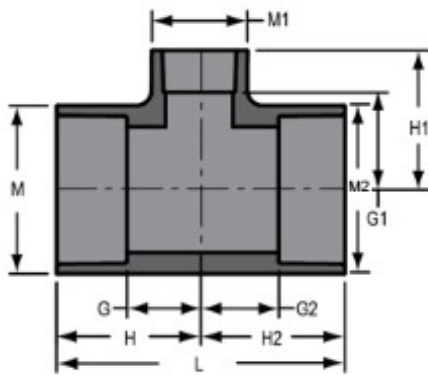

Part No: 801-526

Schedule 80 PVC & CPVC

Tee

Desc: 6X1-1/4 PVC RED TEE SOC SCH80

Part Code: 080

Weight(lbs): 5.408

Weight(kg): 2.453

Weight(gm): 2453

Size: 6"X6"X1-1/4"

Color: GRAY

Material: PVC

Connection Socket x Socket x Socket

Type Reduction

G = 1- 7/16	G1 = 4- 3/16	G2 = 1- 7/16	H = 4- 7/16	H1 = 5-15/32
M2 = 7-9/16	M1 = 2- 7/8	H2 = 4- 7/16	L = 8- 7/8	M = 7-9/16