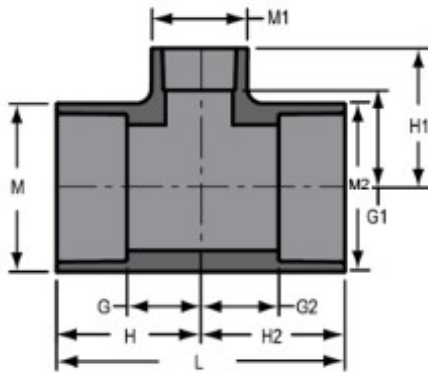

Part No: 801-532

Schedule 80 PVC & CPVC

Tee

Desc: 6X4 PVC RED TEE SOC SCH80

Part Code: 080

Weight(lbs): 7.963

Weight(kg): 3.612

Weight(gm): 3612

Size: 6"X6"X4"

Color: GRAY

Material: PVC

Connection Socket x Socket x Socket

Type Reduction

G = 2-11/16

G1 = 3-13/16

G2 = 2-11/16

H = 5-11/16

H1 = 6-1/16

H2 = 5-11/16

L = 11-3/8

M = 7-9/16

M1 = 5-1/4

M2 = 7-9/16