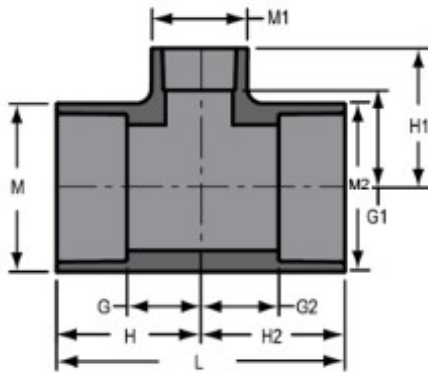

**Part No:** 801-580

**Schedule 80 PVC & CPVC**

**Tee**

**Desc:** 8X3 PVC RED TEE SOC SCH80

**Part Code:** 080

**Weight(lbs):** 12.756

**Weight(kg):** 5.786

**Weight(gm):** 5786

**Size:** 8"X8"X3"

**Color:** GRAY

**Material:** PVC

**Connection** Socket x Socket x Socket

**Type** Reduction

**H2** = 6-5/8

**L** = 13-1/4

**M** = 9-23/32

**M1** = 5-1/4

**M2** = 9-23/32

**G** = 2-5/8

**G1** = 5-21/32

**G2** = 2-5/8

**H** = 6-5/8

**H1** = 7-17/32