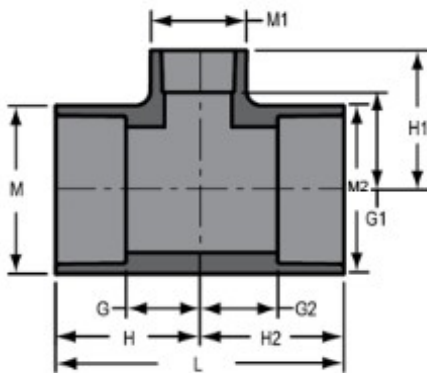

Part No: 801-585

Schedule 80 PVC & CPVC

Tee

Desc: 8X6 PVC RED TEE SOC SCH80

Part Code: 080

Weight(lbs): 15.774

Weight(kg): 7.155

Weight(gm): 7155

Size: 8"X8"X6"

Color: GRAY

Material: PVC

Connection Socket x Socket x Socket

Type Reduction

G = 3-7/8

G1 = 4-15/16

G2 = 3-7/8

H = 7-29/32

H1 = 8

H2 = 7-29/32

L = 15-13/16

M = 9-23/32

M1 = 7-9/16

M2 = 9-23/32