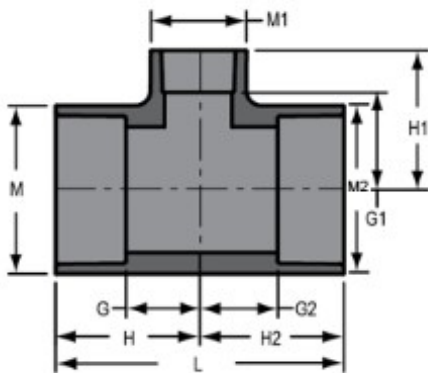

Part No: 801-632F

Fabricated Fittings

Tees

Desc: 10X12 PVC BULL HEAD TEE SOC SCH80

Part Code: 083

Weight(lbs): 94.457

Weight(kg): 42.845

Weight(gm): 42845

Size: 10 X 12

Color: GRAY

Material: PVC

Schedule Schedule 80

Connection Socket X Socket X Socket

Type Reduction

G = 12-3/4

G1 = 11-1/4

G2 = 12-3/4

H = 17-13/16

H1 = 17-1/2

H2 = 17-13/16

L = 35-5/8

M = 14-1/8

M1 = 14-1/8

M2 = 14-1/8