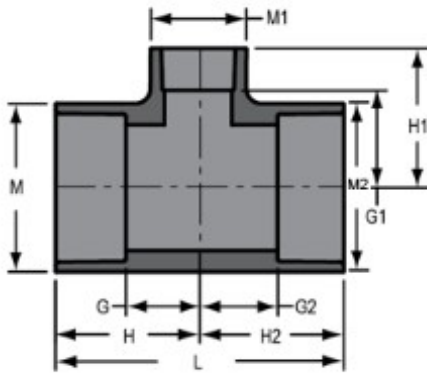

Part No: 801-666

Schedule 80 PVC & CPVC

Tee

Desc: 12X6 PVC RED TEE SOC SCH80

Part Code: 081

Weight(lbs): 46.462

Weight(kg): 21.075

Weight(gm): 21075

Size: 12 X 6

Color: GRAY

Material: PVC

Connection Socket x Socket x Socket

Type Reduction

G = 4-7/8

G1 = 8-1/2

G2 = 4-7/8

M2 = 14- 9/32

H = 11-15/32

H1 = 11-1/2

H2 = 11-15/32

L = 22-29/32

M = 14-9/32

M1 = 9-23/32