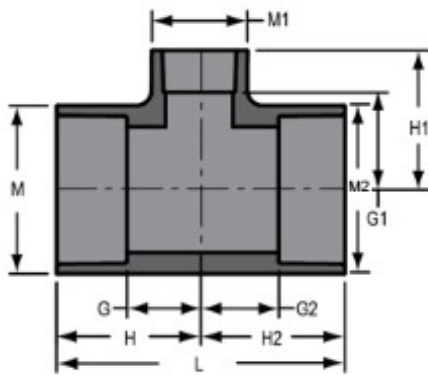

Part No: 801-668

Schedule 80 PVC & CPVC

Tee

Desc: 12X8 PVC RED TEE SOC SCH80

Part Code: 081

Weight(lbs): 41.337

Weight(kg): 18.75

Weight(gm): 18750

Size: 12"X12"X8"

Color: GRAY

Material: PVC

Connection Socket x Socket x Socket

Type Reduction

G = 4-7/8

G1 = 7-1/8

M1 = 9-3/4

M2 = 14- 1/4

G2 = 4-7/8

H = 11-15/32

H1 = 11-5/32

H2 = 11-15/32

L = 22-29/32

M = 14- 1/4