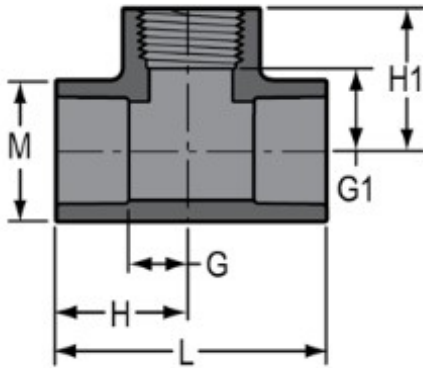

Part No: 802-007

Schedule 80 PVC & CPVC

Tee

Desc: 3/4 PVC TEE SOCKEPT SCH80

Part Code: 080

Weight(lbs): 0.146

Weight(kg): 0.066

Weight(gm): 66

Size: 3/4"

Color: GRAY

Material: PVC

Connection Socket x Socket x Fipt

Type Standard

G = 19/32

G1 = 21/32

H = 1-19/32

H1 = 1-3/8

L = 3-3/16

M = 1-3/8