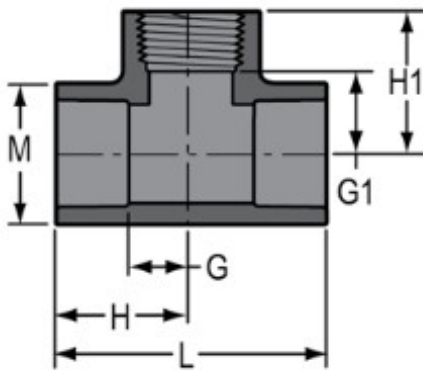

Part No: 802-012

Schedule 80 PVC & CPVC

Tee

Desc: 1-1/4 PVC TEE SOCFPT SCH80

Part Code: 080

Weight(lbs): 0.342

Weight(kg): 0.155

Weight(gm): 155

Size: 1-1/4"

Color: GRAY

Material: PVC

Connection Socket x Socket x Fipt

Type Standard

G = 13/16

G1 = 1

H = 2-3/32

H1 = 1-31/32

L = 4-3/16

M = 2-3/32