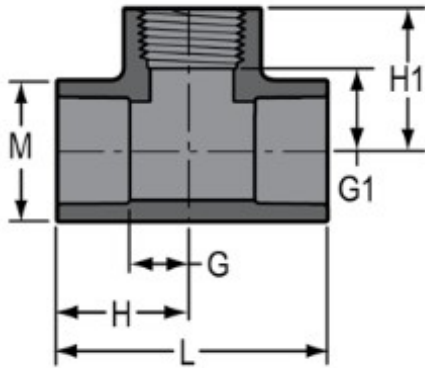

Part No: 802-015

Schedule 80 PVC & CPVC

Tee

Desc: 1-1/2 PVC TEE SOCKFPT SCH80

Part Code: 080

Weight(lbs): 0.483

Weight(kg): 0.219

Weight(gm): 219

Size: 1-1/2"

Color: GRAY

Material: PVC

Connection Socket x Socket x Fipt

Type Standard

G = 1-5/16

G1 = 1-7/32

H = 2-11/32

H1 = 2-5/32

L = 4-11/16

M = 2-11/32