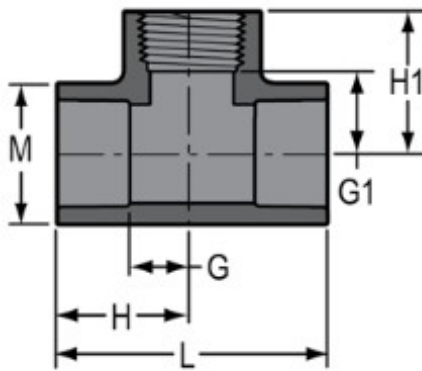

Part No: 802-020

Schedule 80 PVC & CPVC

Tee

Desc: 2 PVC TEE SOCXFPT SCH80

Part Code: 080

Weight(lbs): 0.767

Weight(kg): 0.348

Weight(gm): 348

Size: 2"

Color: GRAY

Material: PVC

Connection Socket x Socket x Fipt

Type Standard

G = 1-5/16

G1 = 1-7/16

H = 2-13/16

H1 = 2-7/16

L = 5-21/32

M = 2-27/32