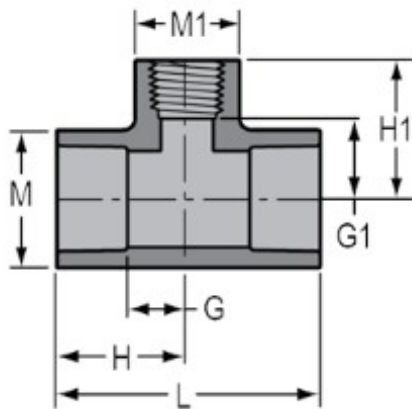

Part No: 802-168

Schedule 80 PVC & CPVC

Tee

Desc: 1-1/4X1 PVC RED TEE SOCKFPT SCH80

Part Code: 080

Weight(lbs): 0.331

Weight(kg): 0.15

Weight(gm): 150

Size: 1-1/4"X1-1/4"X3/4"

Color: GRAY

Material: PVC

Connection Socket x Socket x Fipt

Type Reduction

G = 27/32

G1 = 1

H = 2-1/8

H1 = 1-29/32

L = 4-7/32

M = 2-3/32

M1 = 1-11/16