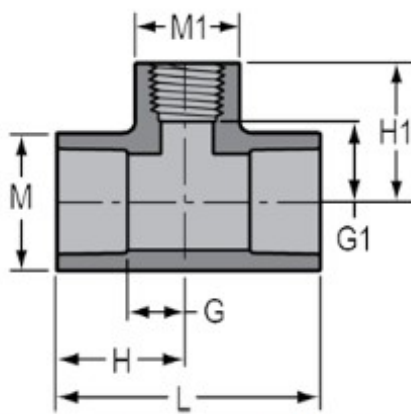

Part No: 802-415

Schedule 80 PVC & CPVC

Tee

Desc: 4X1/2 PVC RED TEE SOCFPT SCH80

Part Code: 080

Weight(lbs): 1.98

Weight(kg): 0.898

Weight(gm): 898

Size: 4 X 1/2

Color: GRAY

Material: PVC

Connection Socket x Socket x Fipt

Type Reduction

G = 7/8

G1 = 3-1/4

H = 3-1/8

H1 = 3-31/32

L = 6-1/4

M = 5-1/4

M1 = 1-3/4