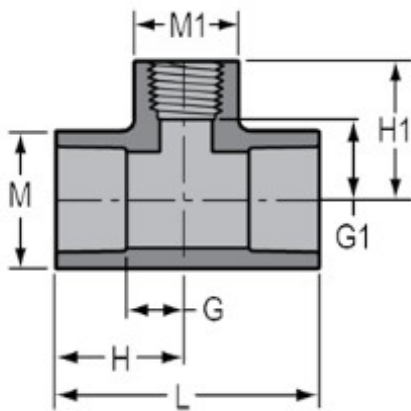

Part No: 802-418

Schedule 80 PVC & CPVC

Tee

Desc: 4X1-1/4 PVC RED TEE SOCXFPT SCH80

Part Code: 080

Weight(lbs): 2.127

Weight(kg): 0.965

Weight(gm): 965

Size: 4"X4"X1-1/4"

Color: GRAY

Material: PVC

Connection Socket x Socket x Fipt

Type Reduction

G = 1-1/8

G1 = 3-3/16

H = 3-3/8

H1 = 4-1/8

L = 6-3/4

M = 5-1/4

M1 = 2-3/8