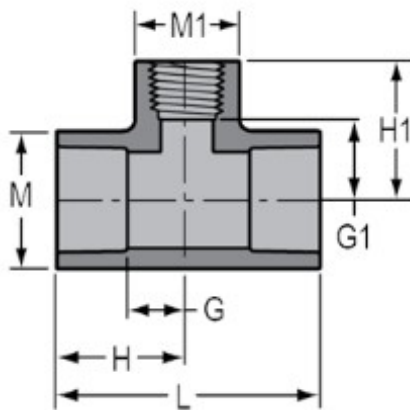

Part No: 802-420

Schedule 80 PVC & CPVC

Tee

Desc: 4X2 PVC RED TEE SOCFPT SCH80

Part Code: 080

Weight(lbs): 3.569

Weight(kg): 1.619

Weight(gm): 1619

Size: 4"X4"X2"

Color: GRAY

Material: PVC

Connection Socket x Socket x Fipt

Type Reduction

G = 2-1/8

G1 = 4-1/16

H = 4-3/8

H1 = 5-1/32

L = 8-25/32

M = 5-1/4

M1 = 4-3/16