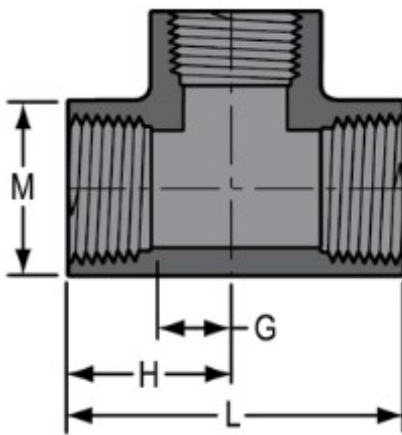

Part No: 805-010

Schedule 80 PVC & CPVC

Tee

Desc: 1 PVC TEE FPT SCH80

Part Code: 080

Weight(lbs): 0.337

Weight(kg): 0.153

Weight(gm): 153

Size: 1"

Color: GRAY

Material: PVC

Connection Fipt x Fipt x Fipt

Type Standard

G = 3/4

H = 1-23/32

L = 3-7/16