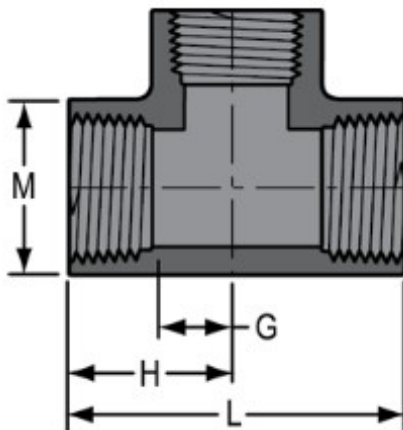

Part No: 805-012

Schedule 80 PVC & CPVC

Tee

Desc: 1-1/4 PVC TEE FPT SCH80

Part Code: 080

Weight(lbs): 0.525

Weight(kg): 0.238

Weight(gm): 238

Size: 1-1/4"

Color: GRAY

Material: PVC

Connection Fipt x Fipt x Fipt
Type Standard

G = 15/16

H = 1-31/32

L = 3-29/32

M = 2- 1/4