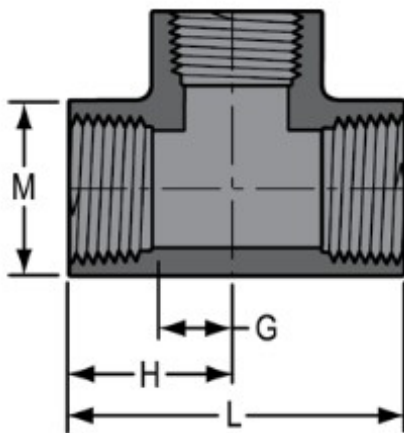

Part No: 805-015

Schedule 80 PVC & CPVC

Tee

Desc: 1-1/2 PVC TEE FPT SCH80

Part Code: 080

Weight(lbs): 0.597

Weight(kg): 0.271

Weight(gm): 271

Size: 1-1/2"

Color: GRAY

Material: PVC

Connection Fipt x Fipt x Fipt

Type Standard

G = 1-3/8

H = 2-3/16

L = 4-3/8

M = 2-7/16