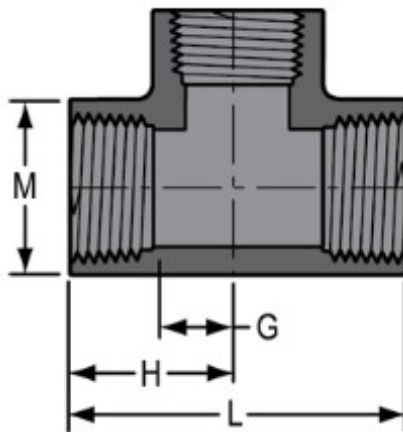

Part No: 805-020

Schedule 80 PVC & CPVC

Tee

Desc: 2 PVC TEE FPT SCH80

Part Code: 080

Weight(lbs): 1.107

Weight(kg): 0.502

Weight(gm): 502

Size: 2"

Color: GRAY

Material: PVC

Connection Fipt x Fipt x Fipt

Type Standard

G = 1-5/8

H = 2-5/8

L = 5-1/4