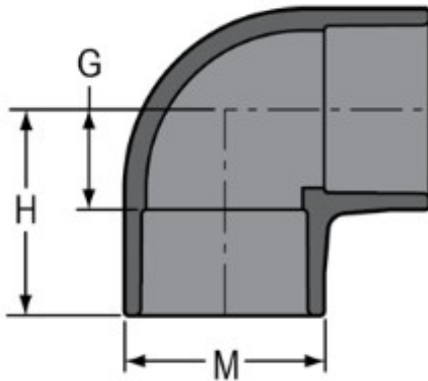

Part No: 806-005

Schedule 80 PVC & CPVC

Elbow

Desc: 1/2 PVC 90 ELL SOC SCH80

Part Code: 080

Weight(lbs): 0.075

Weight(kg): 0.034

Weight(gm): 34

Size: 1/2"

Color: GRAY

Material: PVC

Connection Socket x Socket

Angle 90°

Type Standard

G = 9/16

H = 1-15/32

M = 1-3/16