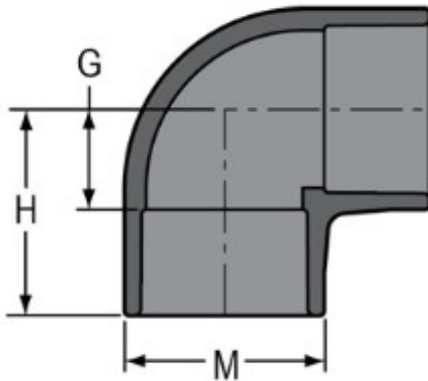

Part No: 806-007

Schedule 80 PVC & CPVC

Elbow

Desc: 3/4 PVC 90 ELL SOC SCH80

Part Code: 080

Weight(lbs): 0.123

Weight(kg): 0.056

Weight(gm): 56

Size: 3/4"

Color: GRAY

Material: PVC

Connection Socket x Socket

Angle 90°

Type Standard

G = 11/16

H = 1-11/16