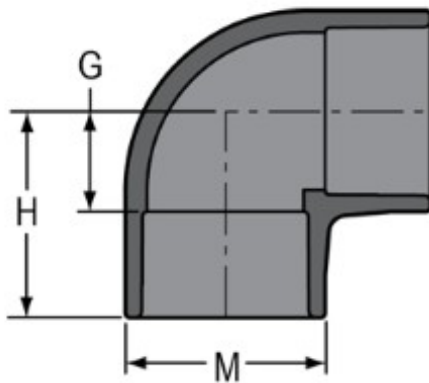

Part No: 806-010

Schedule 80 PVC & CPVC

Elbow

Desc: 1 PVC 90 ELL SOC SCH80

Part Code: 080

Weight(lbs): 0.192

Weight(kg): 0.087

Weight(gm): 87

Size: 1"

Color: GRAY

Material: PVC

Connection Socket x Socket

Angle 90°

Type Standard

G = 7/8

H = 2

M = 1-3/4