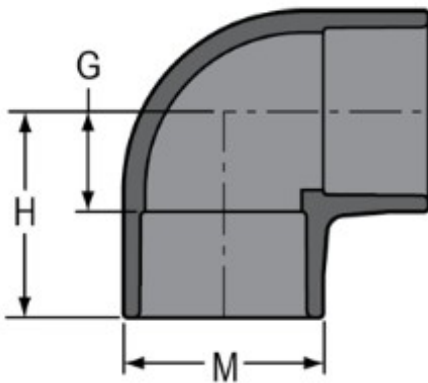

Part No: 806-012

Schedule 80 PVC & CPVC

Elbow

Desc: 1-1/4 PVC 90 ELL SOC SCH80

Part Code: 080

Weight(lbs): 0.335

Weight(kg): 0.152

Weight(gm): 152

Size: 1-1/4"

Color: GRAY

Material: PVC

Connection Socket x Socket

Angle 90°

Type Standard

G = 1-1/32

H = 2-9/32

M = 2-3/32