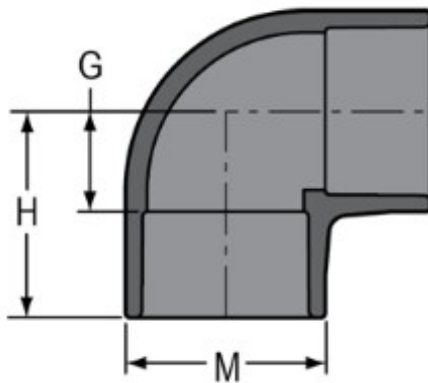

Part No: 806-030

Schedule 80 PVC & CPVC

Elbow

Desc: 3 PVC 90 ELL SOC SCH80

Part Code: 080

Weight(lbs): 1.671

Weight(kg): 0.758

Weight(gm): 758

Size: 3"

Color: GRAY

Material: PVC

Connection Socket x Socket

Angle 90°

Type Standard

G = 2- 1/16

H = 4

M = 4- 3/16