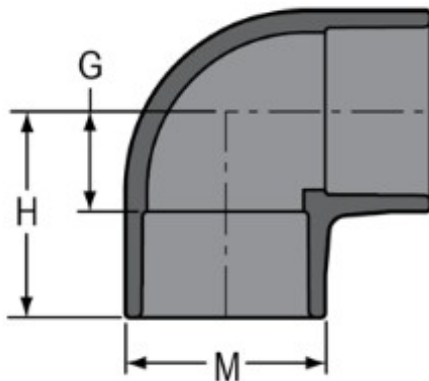

Part No: 806-060

Schedule 80 PVC & CPVC

Elbow

Desc: 6 PVC 90 ELL SOC SCH80

Part Code: 080

Weight(lbs): 7.608

Weight(kg): 3.451

Weight(gm): 3451

Size: 6"

Color: GRAY

Material: PVC

Connection Socket x Socket

Angle 90°

Type Standard

G = 3-13/16

H = 6-13/16