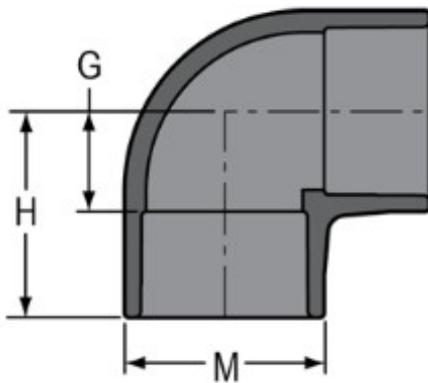

**Part No:** 806-080

**Schedule 80 PVC & CPVC**

**Elbow**

**Desc:** 8 PVC 90 ELL SOC SCH80

**Part Code:** 080

**Weight(lbs):** 14.595

**Weight(kg):** 6.62

**Weight(gm):** 6620

**Size:** 8"

**Color:** GRAY

**Material:** PVC

**Connection** Socket x Socket

**Angle** 90°

**Type** Standard

**G** = 4-25/32

**H** = 8-25/32

**M** = 9-3/4