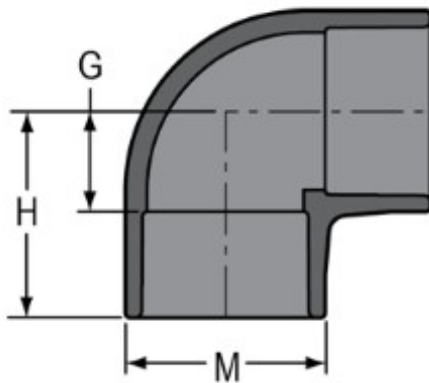

Part No: 806-100

Schedule 80 PVC & CPVC

Elbow

Desc: 10 PVC 90 ELL SOC SCH80

Part Code: 081

Weight(lbs): 27.024

Weight(kg): 12.258

Weight(gm): 12258

Size: 10"

Color: GRAY

Material: PVC

Connection Socket x Socket

Angle 90°

Type Standard

G = 5-25/32

H = 10-13/16

M = 12-1/16