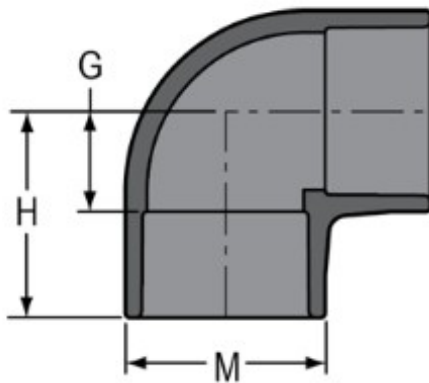

Part No: 806-120

Schedule 80 PVC & CPVC

Elbow

Desc: 12 PVC 90 ELL SOC SCH80

Part Code: 081

Weight(lbs): 42.99

Weight(kg): 19.5

Weight(gm): 19500

Size: 12"

Color: GRAY

Material: PVC

Connection Socket x Socket

Angle 90°

Type Standard

H = 13

M = 14-1/4