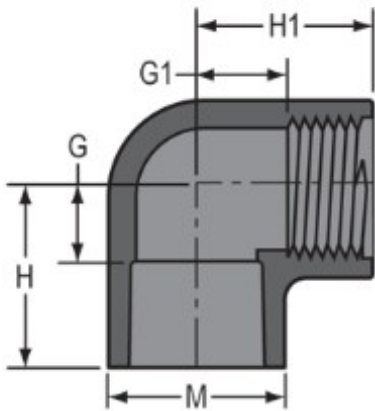

Part No: 807-005

Schedule 80 PVC & CPVC

Elbow

Desc: 1/2 PVC 90 ELL SOCXFPT SCH80

Part Code: 080

Weight(lbs): 0.082

Weight(kg): 0.037

Weight(gm): 37

Size: 1/2"

Color: GRAY

Material: PVC

Connection Socket x Fipt

Angle 90°

Type Standard

H1 = 1-9/32

M = 1-3/16

G = 15/32

G1 = 9/16

H = 1-11/32