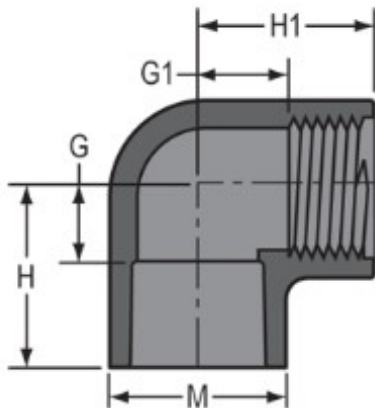

Part No: 807-010

Schedule 80 PVC & CPVC

Elbow

Desc: 1 PVC 90 ELL SOCXFPT SCH80

Part Code: 080

Weight(lbs): 0.19

Weight(kg): 0.086

Weight(gm): 86

Size: 1"

Color: GRAY

Material: PVC

Connection Socket x Fipt

Angle 90°

Type Standard

H = 1-7/8

H1 = 1-11/16

M = 1-23/32

G = 11/16

G1 = 3/4