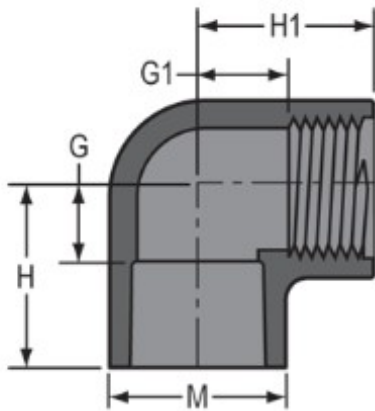

Part No: 807-012

Schedule 80 PVC & CPVC

Elbow

Desc: 1-1/4 PVC 90 ELL SOCXFPT SCH80

Part Code: 080

Weight(lbs): 0.282

Weight(kg): 0.128

Weight(gm): 128

Size: 1-1/4"

Color: GRAY

Material: PVC

Connection Socket x Fipt

Angle 90°

Type Standard

G = 23/32

G1 = 1- 1/32

H = 1-31/32

H1 = 1-31/32

M = 2- 1/16