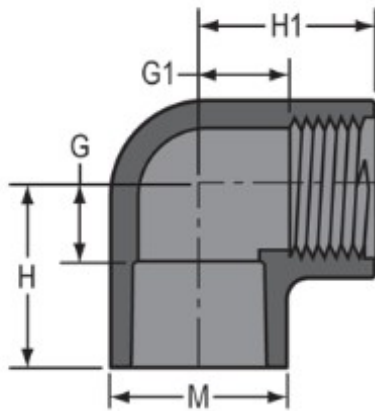

Part No: 807-020

Schedule 80 PVC & CPVC

Elbow

Desc: 2 PVC 90 ELL SOCXFPT SCH80

Part Code: 080

Weight(lbs): 0.805

Weight(kg): 0.365

Weight(gm): 365

Size: 2"

Color: GRAY

Material: PVC

Connection Socket x Fipt

Angle 90°

Type Standard

G = 1-13/32

G1 = 1-1/2

M = 3

H = 2-15/16

H1 = 2-1/2