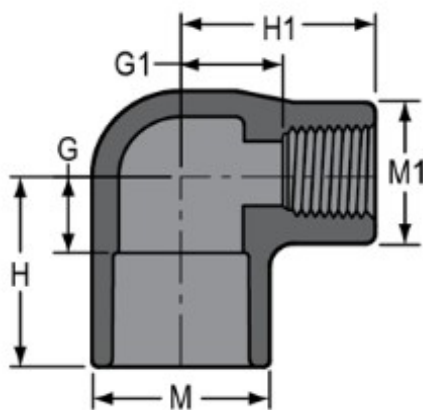

Part No: 807-131

Schedule 80 PVC & CPVC

Elbow

Desc: 1X3/4 PVC 90 ELL SOCXFPT SCH80

Part Code: 080

Weight(lbs): 0.152

Weight(kg): 0.069

Weight(gm): 69

Size: 1"X3/4"

Color: GRAY

Material: PVC

Connection Socket x Fipt

Angle 90°

Type Reduction

G = 7/8

G1 = 1-17/32

H = 2

H1 = 2-1/4

M = 1-23/32

M1 = 1-23/32