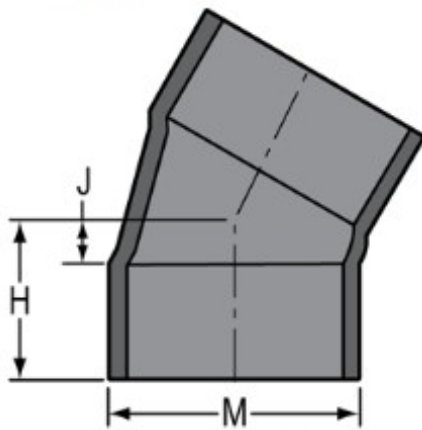

Part No: 815-060

Schedule 80 PVC & CPVC

Elbow

Desc: 6 PVC 30 ELL SOC SCH80

Part Code: 080

Weight(lbs): 5.6

Weight(kg): 2.54

Weight(gm): 2540

Size: 6"

Color: GRAY

Material: PVC

Connection Socket x Socket

Angle 30°

Type Standard

M = 7-5/8

H = 4-13/16

J = 1-13/16