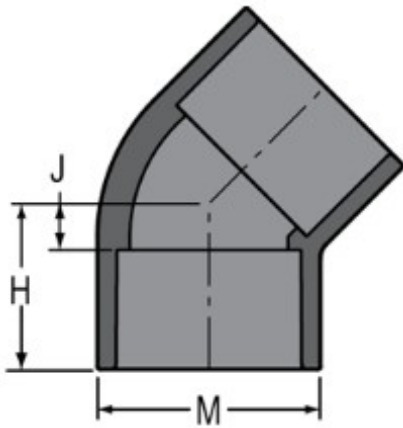

Part No: 817-003

Schedule 80 PVC & CPVC

Elbow

Desc: 3/8 PVC 45 ELL SOC SCH80

Part Code: 080

Weight(lbs): 0.04

Weight(kg): 0.018

Weight(gm): 18

Size: 3/8"

Color: GRAY

Material: PVC

Connection Socket x Socket

Angle 45°

Type Standard

H = 15/16

J = 3/16