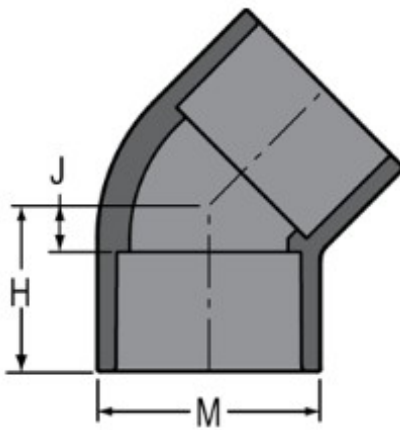

Part No: 817-005

Schedule 80 PVC & CPVC

Elbow

Desc: 1/2 PVC 45 ELL SOC SCH80

Part Code: 080

Weight(lbs): 0.062

Weight(kg): 0.028

Weight(gm): 28

Size: 1/2"

Color: GRAY

Material: PVC

Connection Socket x Socket

Angle 45°

Type Standard

H = 1-1/8

J = 1/4

M = 1-3/16