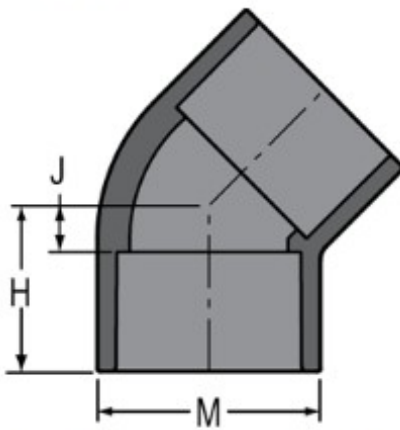

Part No: 817-007

Schedule 80 PVC & CPVC

Elbow

Desc: 3/4 PVC 45 ELL SOC SCH80

Part Code: 080

Weight(lbs): 0.093

Weight(kg): 0.042

Weight(gm): 42

Size: 3/4"

Color: GRAY

Material: PVC

Connection Socket x Socket

Angle 45°

Type Standard

H = 1-5/16

J = 5/16

M = 1-7/16