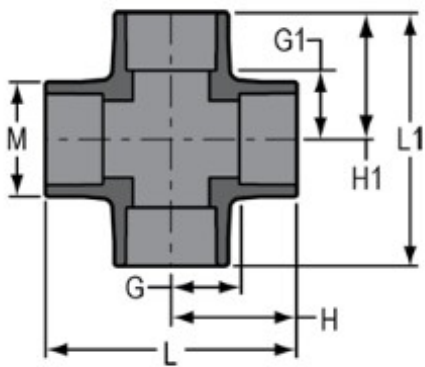

Part No: 820-015

Schedule 80 PVC & CPVC

Cross

Desc: 1-1/2 PVC CROSS SOC SCH80

Part Code: 080

Weight(lbs): 0.802

Weight(kg): 0.364

Weight(gm): 364

Size: 1-1/2"

Color: GRAY

Material: PVC

Connection Socket x Socket

Type Standard

G = 1-1/4

G1 = 1-1/4

H = 2-5/8

H1 = 2-5/8

L = 5-1/4

L1 = 5-1/4

M = 2-3/8

M1 = 2-3/8